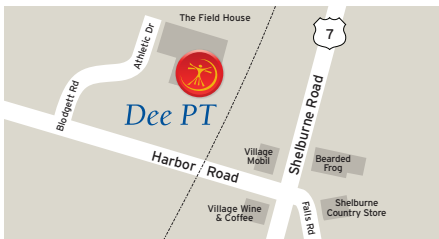

All Insurances Accepted!

Give us a call today
and set up an appointment.
You'll be glad you did!

NOW WITH THREE CONVENIENT LOCATIONS!

52 Farmall Drive | **Hinesburg, VT 05461**
tel 802.482.2200

166 Athletic Drive | **Shelburne, VT 05482**
tel 802.985.4440